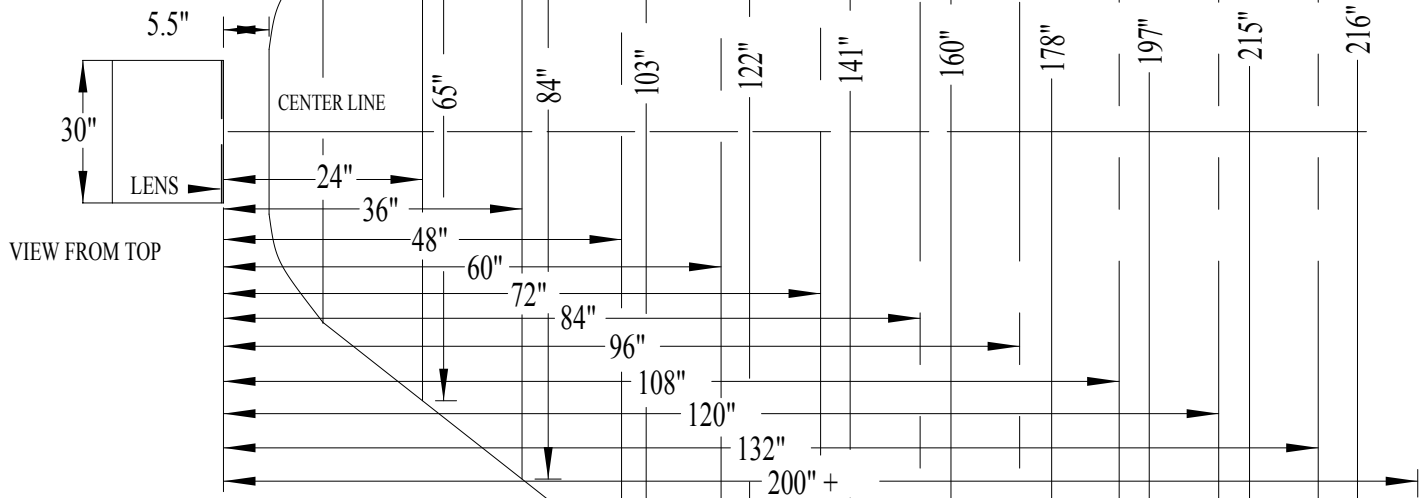

VIEW FROM SIDE

VIEW FROM TOP

LONG THROW LIGHT
 MODEL "H-SUPER"
 LANDSCO LIGHTS
 DIVISION OF DOYLE SYSTEMS
 CORPORATION
 SH. NO.: 1

LIGHT DISPERSION PATTERN